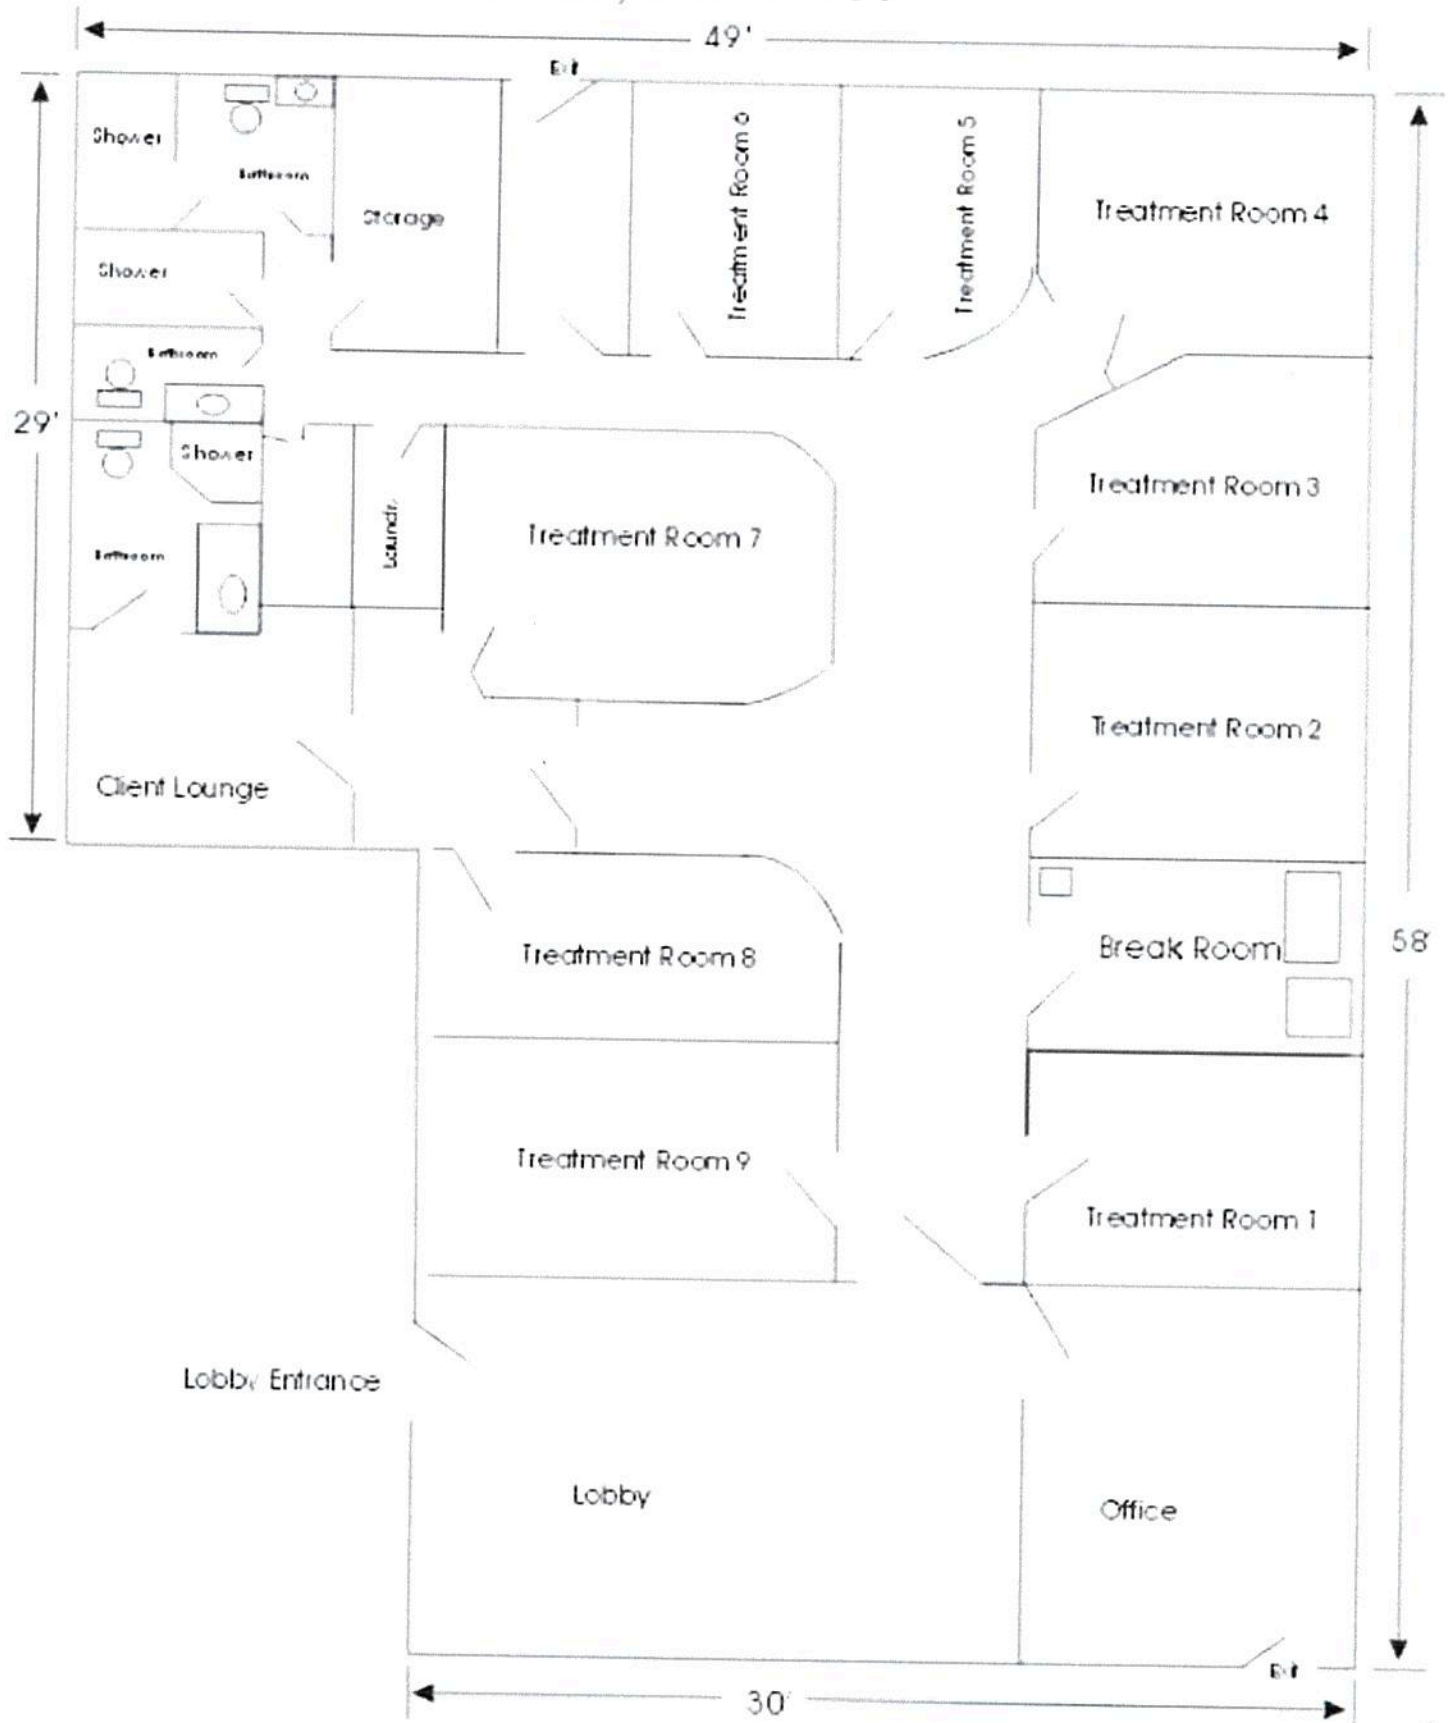

The Spa at Plaza Cortez
13276 Rsearch Blvd, Suite 109
Austin, TX 78750

Total Sq Feet = 2300